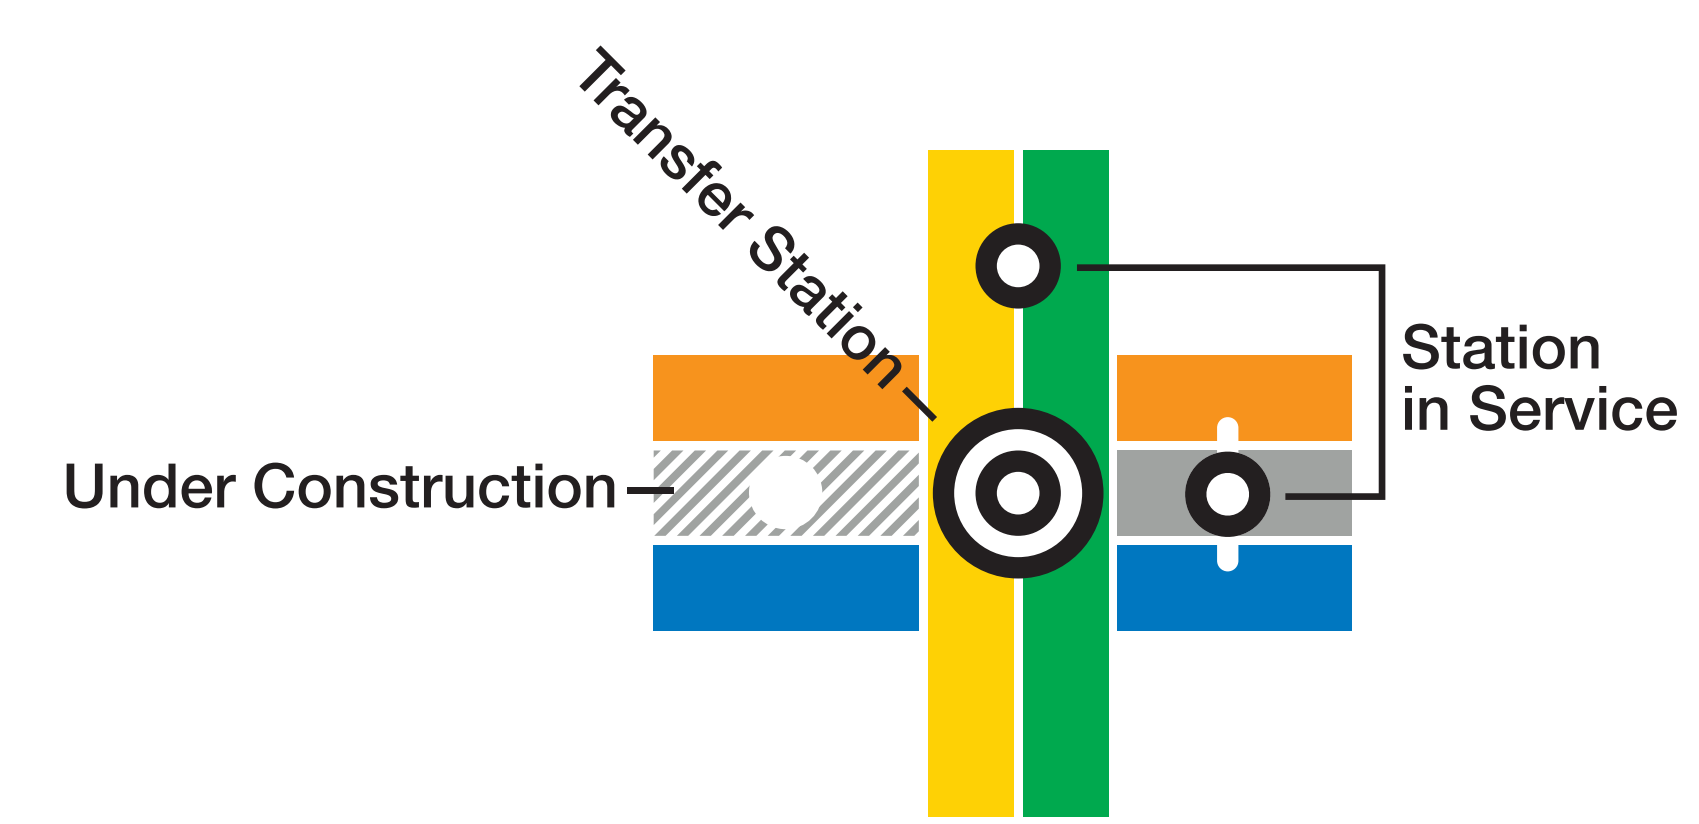

M metro System Map

wmata.com
Information: 202-637-7000 | TTY: 202-962-2033
Metro Transit Police: 202-962-2121 | Text: MYMTPD (696873)

Legend

- **RD** Red Line • Glenmont / Shady Grove
- **OR** Orange Line • New Carrollton / Vienna
- **BL** Blue Line • Franconia-Springfield / Largo Town Center
- **GR** Green Line • Branch Ave / Greenbelt
- **YL** Yellow Line • Huntington / Greenbelt
- **SV** Silver Line • Wiehle-Reston East / Largo Town Center

Station Features

- Bus to Airport
- Parking
- Hospital
- Airport

Connecting Rail Systems

Metro is accessible.

Map is not to scale

No Smoking

No Eating or Drinking

No Animals (except service animals)

No Audio (without earphones)

No Littering or Spitting

No Dangerous or Flammable Items